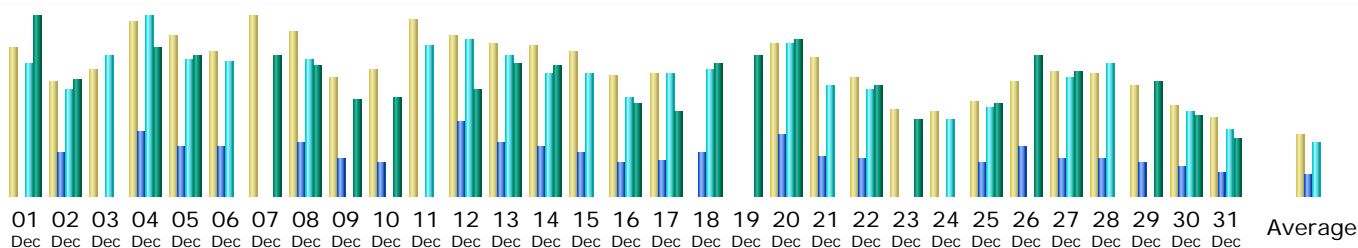

Days of month

Day	Number of visits	Pages	Hits	Bandwidth
01 Dec 2006	1662	13209	33878	3.74 GB